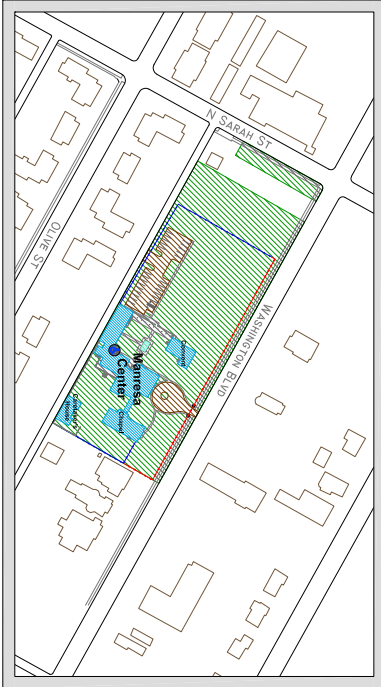

SAINT LOUIS UNIVERSITY

CAMPUS MAP

↑ MANRESA CENTER ↓

↑ SCOTT HALL ↓

↑ NORTH CAMPUS ↓

REVISED: DECEMBER 2022
Feb 16, 2023 - 3:11pm